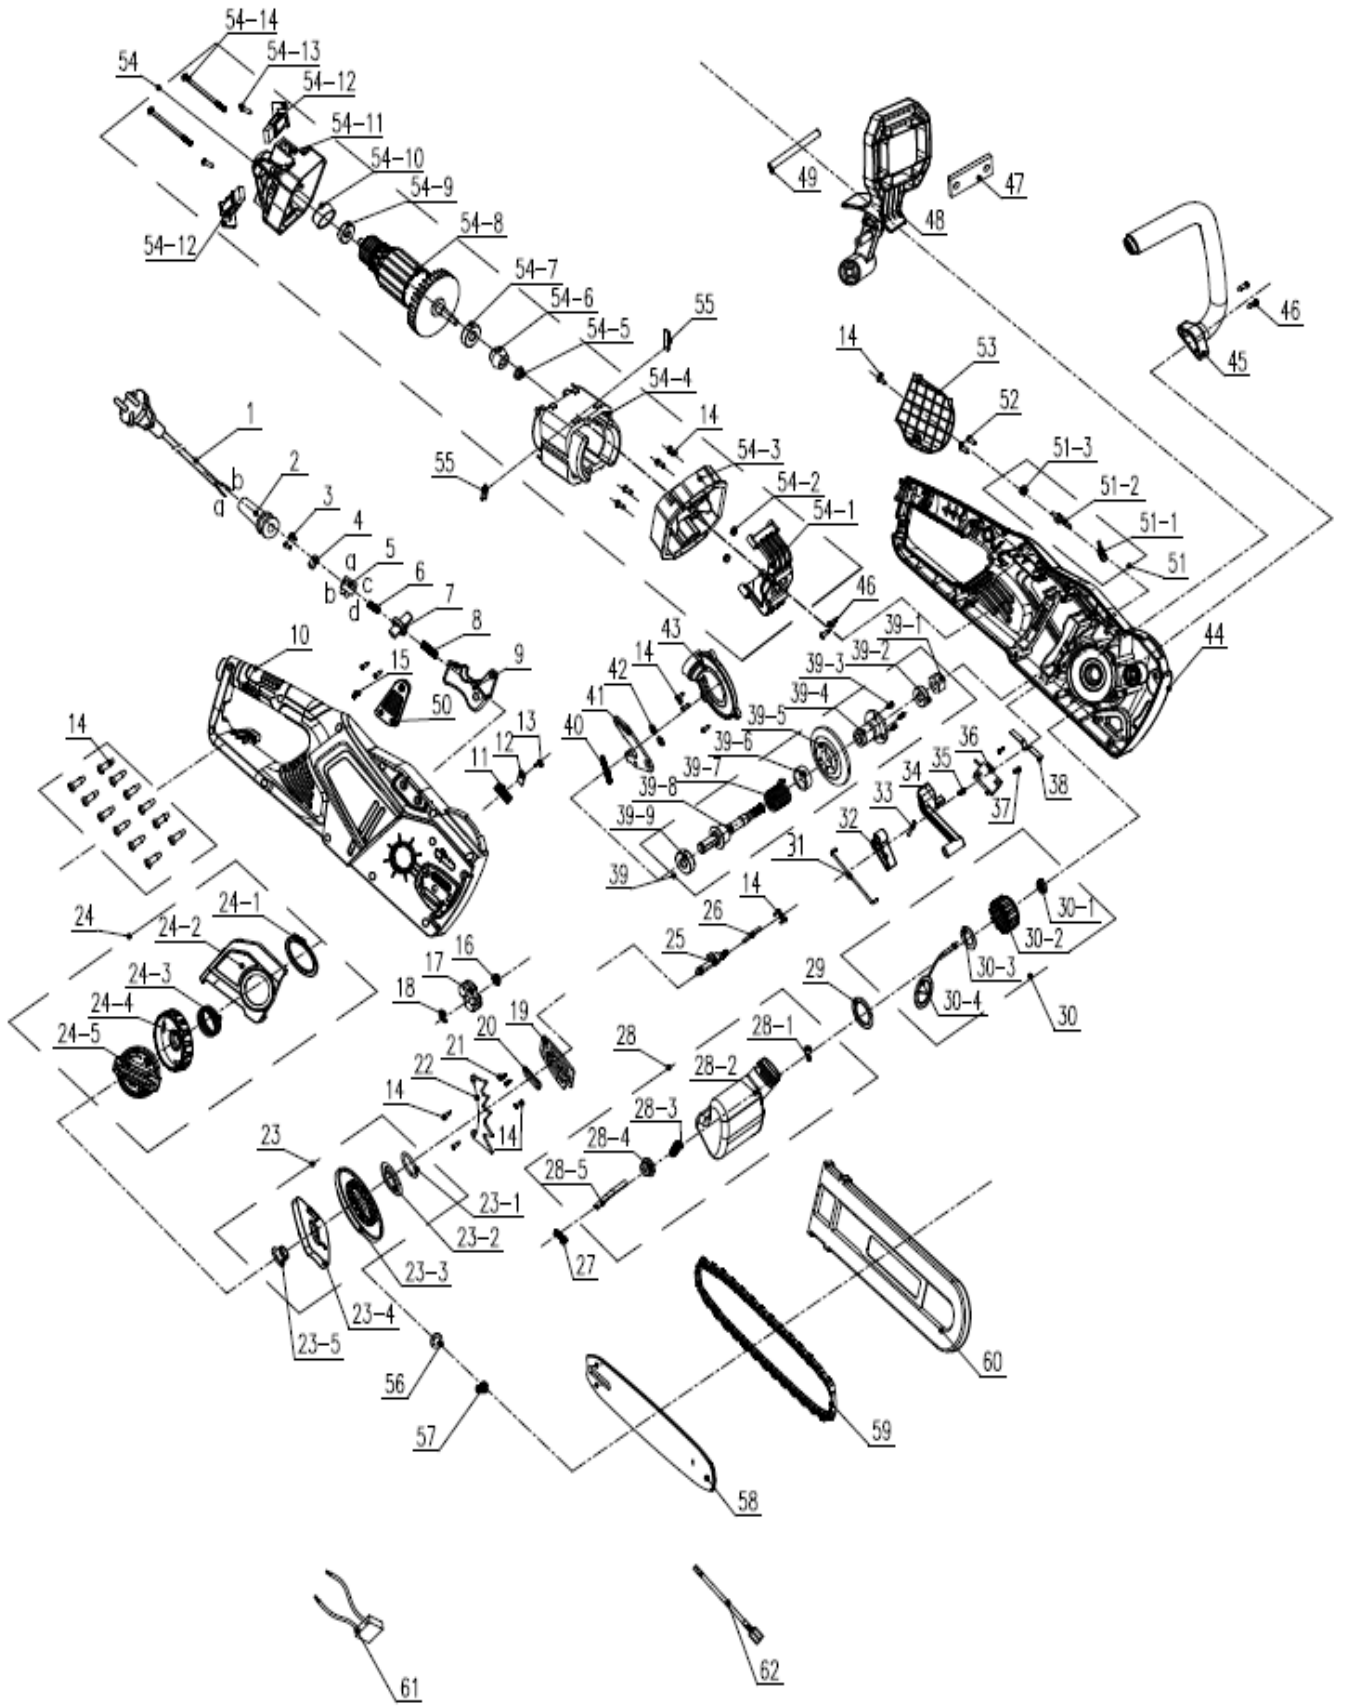

Model Number
Mac Allister MCS2200

2200W Chainsaw
Parts Manual

Exploded Diagram

Parts List

Part ID	Apelson PN	MPN	Part Description
1	GP0000002233	8422-430810-0053820	POWER CORD
2	GP0000002234	207090100004	CABLE SHEATH
3	GP0000002235	8SJGB40-12D	SCREW
4	GP0000002236	8184-282102-0001720	CABLE PLATEN
5	GP0000002237	8411-522201-0000030	TERMINAL STRIP
6	GP0000002238	207010100089	COMPRESSION SPRING
7	GP0000002239	202003002278	BUTTON
8	GP0000002240	8342-740201-0000000	SWITCH SPRING
9	GP0000002241	202004001274	TRIGGER
10	GP0000002242	202016005181	HOUSING
11	GP0000002243	8326-491801-0000010	SPONGE MAT
12	GP0000002244	8186-752801-0000010	PRESSING PLATE
13	GP0000002245	8SNAB30-10D	SCREW
14	GP0000002246	8SJGB40-16D	SCREW
15	GP0000002247	8SJGB40-25D	SCREW
16	GP0000002248	8342-462304-0000000	COMPRESSION SPRING
17	GP0000002249	201035000009	SPROCKET WHEEL
18	GP0000002250	8CE-07B	SPLIT WASHER
19	GP0000002251	8202-438801-0000000	INSULATION GASKET
20	GP0000002252	207279900138	SEALING RING
21	GP0000002253	8SEAB40-12D	SCREW
22	GP0000002254	8181-431801-0000000	DEAD BLOCK
23	GP0000002255	8440-494101-0000000	SPIRAL WHEEL ASSEMBLY
23-1	GP0000002256	8204-462301-0000000	CLAMP
23-2	GP0000002257	8186-462301-0000000	PRESSING PLATE
23-3	GP0000002258	8121-491102-0200000	SPIRAL WHEEL ASSEMBLY
23-4	GP0000002259	201138000020	PUSH PLATE
23-5	GP0000002260	8331-462301-0000000	ADAPTER SLEEVE
24	GP0000002261	199001000658	END CAP ASSEMBLY
24-1	GP0000002262	8CC-19B	CIRCLIPS FOR SHAFT
24-2	GP0000002263	202011000677	END CAP ASSEMBLY
24-3	GP0000002264	8342-462305-0000000	PRESS DOWN THE KNOB SPRING
24-4	GP0000002265	8313-462301-0000110	ADJUSTING KNOB
25	GP0000002266	8440-434206-0000010	OUTLET NOZZLE ASSEMBLY
26	GP0000002267	234-1003	CLEAR TUBING
27	GP0000002268	8342-000002-0000000	TUBING SETTING SPRING
28	GP0000002269		FUEL TANK GROUP
28-1	GP0000002270	202074000005	VALVE
28-2	GP0000002271	202164000109	FUEL TANK
28-3	GP0000002272	207010200001	CONICAL COMPRESSION SPRING
28-4	GP0000002273	8208-462503-0000120	TANK OUTLET SEAL RING
28-5	GP0000002274	234-1003	CLEAR TUBING
29	GP0000002275	8341-491801-0000120	RUBBER MAT
30	GP0000002276	199123000523	TANK CAP ASSEMBLY
30-1	GP0000002277	8024-432101-01	TANK CAP COVER
30-2	GP0000002278	8020-431701-00	FUEL TANK CAP